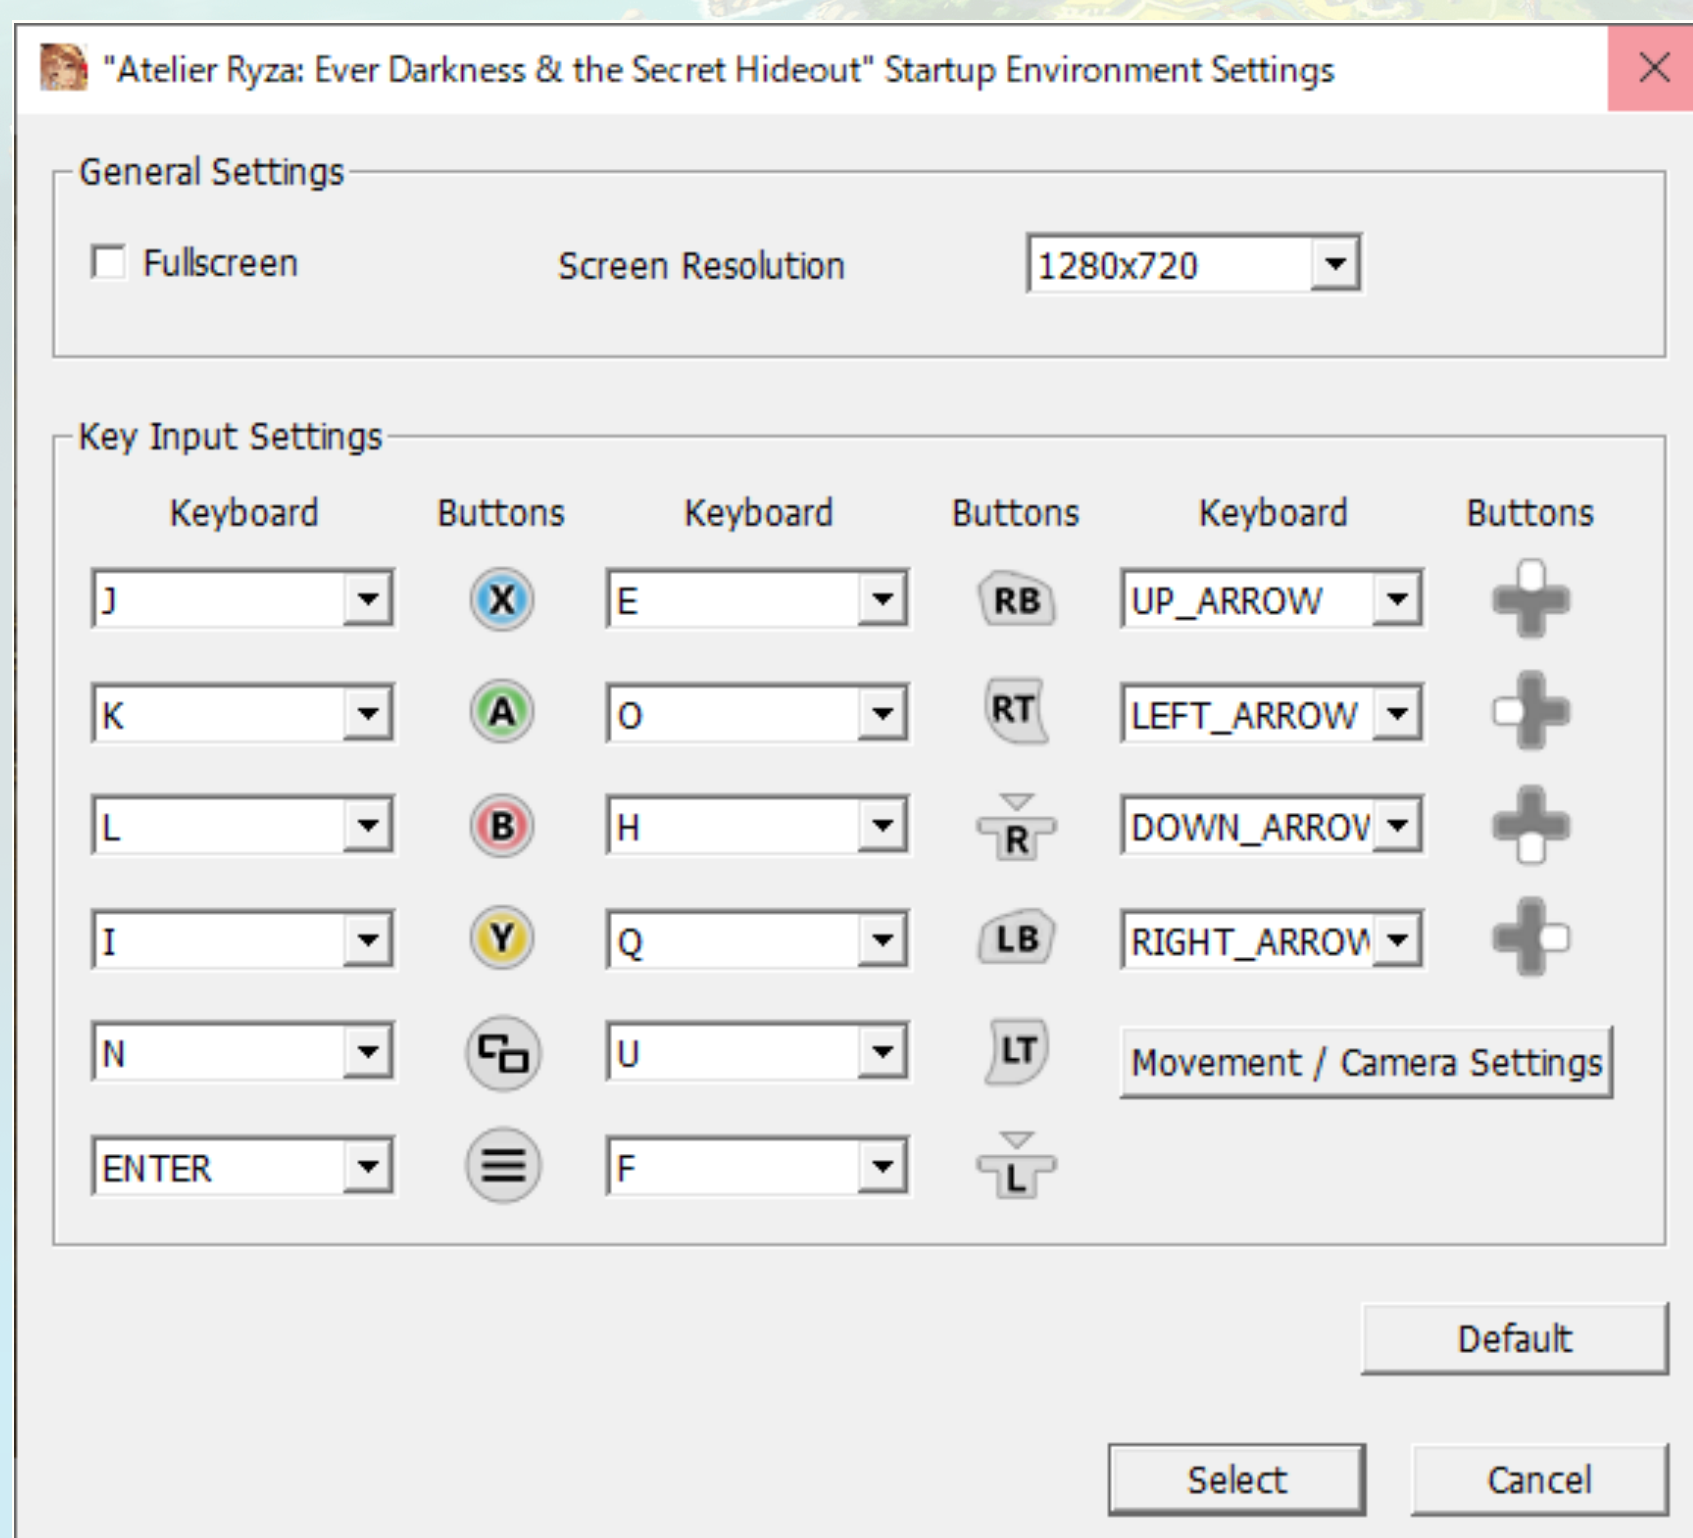

Controls: Steam®

Keyboard

The Steam version fully supports keyboard controls.

To change your controls, open the Settings Tool after launching the game in Steam. (The Settings Tool will not be visible if you launch the game from the Desktop or Start Menu shortcut.)

K	Examine / Confirm
L	Jump / Cancel
J	Swing (Press & hold) Charge swing
I	Main Menu
ENTER	View story
N	Skip (cutscenes) Memory Map (field)
W/A/S/D	Move
R/T/Y/G	Adjust camera
E+ W/A/S/D	Run (default)
Q	Switch tab Change gathering tool (field)
E	Switch tab Run ON/OFF (change in Settings)
U	Zoom in
O	Zoom out
↑	Event Log
↓	View full map