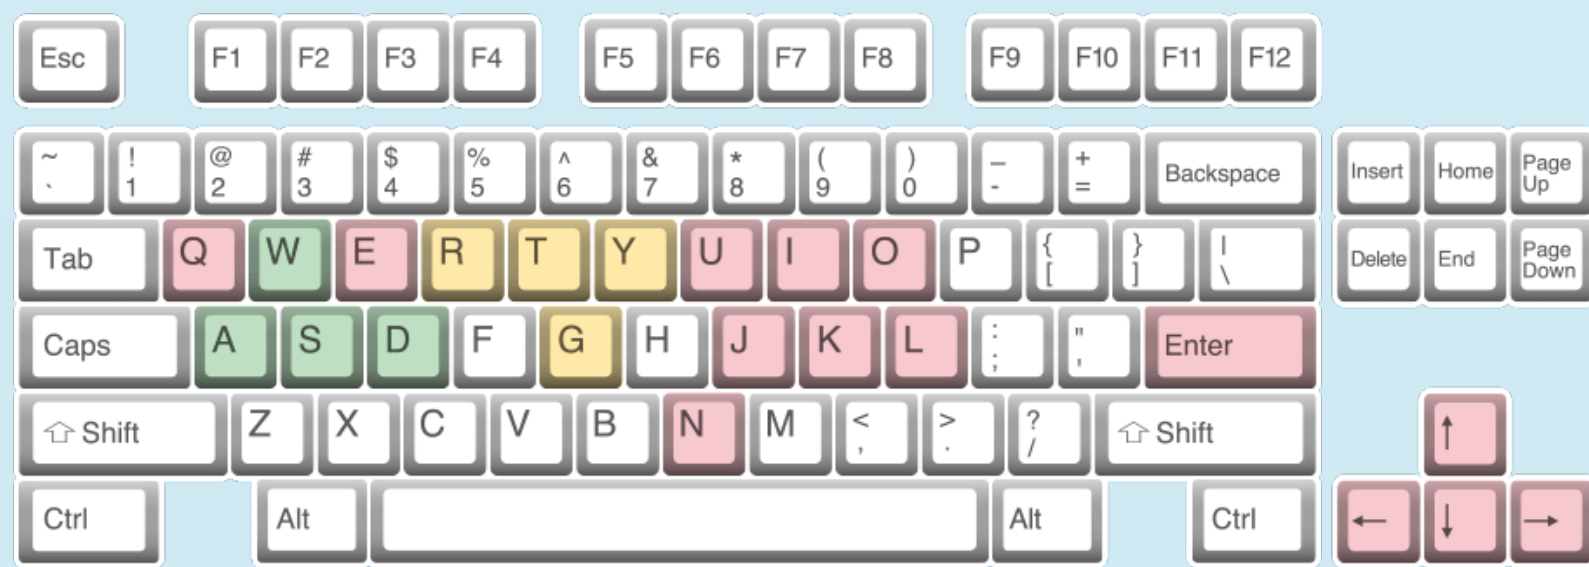

Controls: Steam®

Keyboard

The Steam version fully supports keyboard controls.

To change your controls, open the Settings Tool after launching the game in Steam. (The Settings Tool will not be visible if you launch the game from the Desktop or Start Menu shortcut.)

K	Examine / Confirm
L	Jump / Cancel
J	Swing (Press & hold) Charge swing
I	Main Menu
ENTER	View story
N	Skip (cutscenes) Memory Map (field)
W/A/S/D	Move
R/T/Y/G	Adjust camera
E+ W/A/S/D	Run (default)
Q	Switch tab Change gathering tool (field)
E	Switch tab Run ON/OFF (change in Settings)
U	Zoom in
O	Zoom out
↑	Event Log
↓	View full map